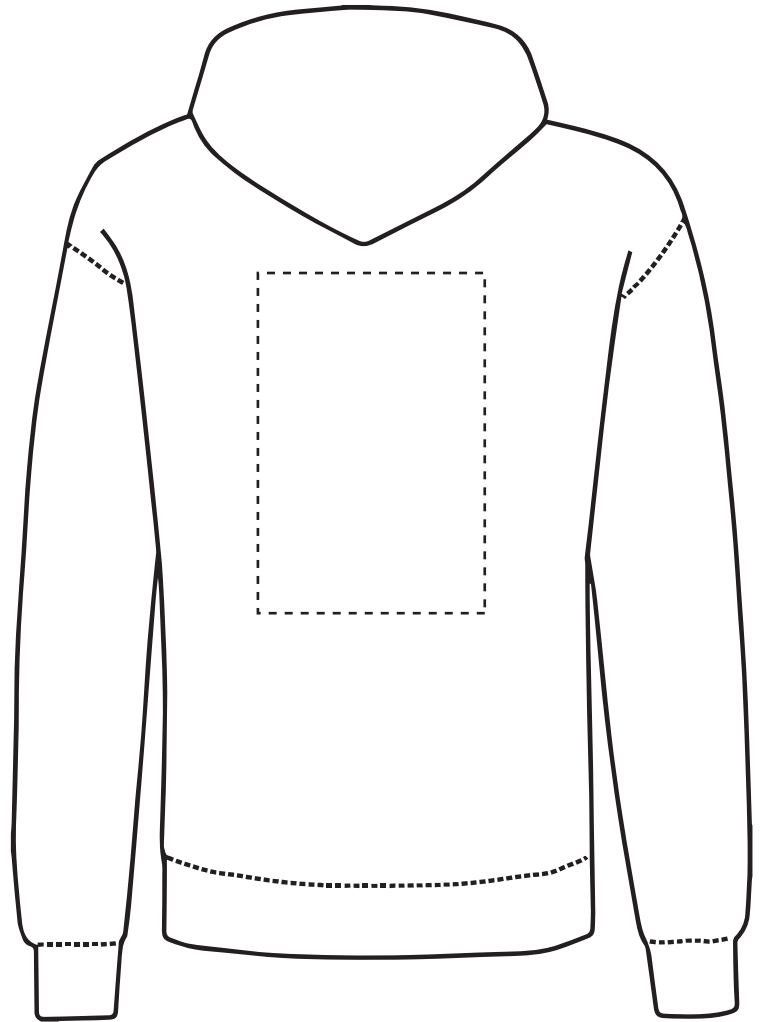

Your Ref:
Our Ref:

Quantity:
Version: 1

Product Code: HF0004
Product Colour: White

PRINTING CONCERNS: PRINT MAY DISCOLOUR

PRODUCT INFO: DUE TO THE NATURE OF THE PRODUCT THE PRINT POSITION MAY VARY BY 2 - 3 MM

PANTONE REFERENCE(S)

The dashed line is to demonstrate print area and will not appear on your printed item

Full colour printing

ARTWORK SCALE 15%

ACTUAL ARTWORK SIZE: