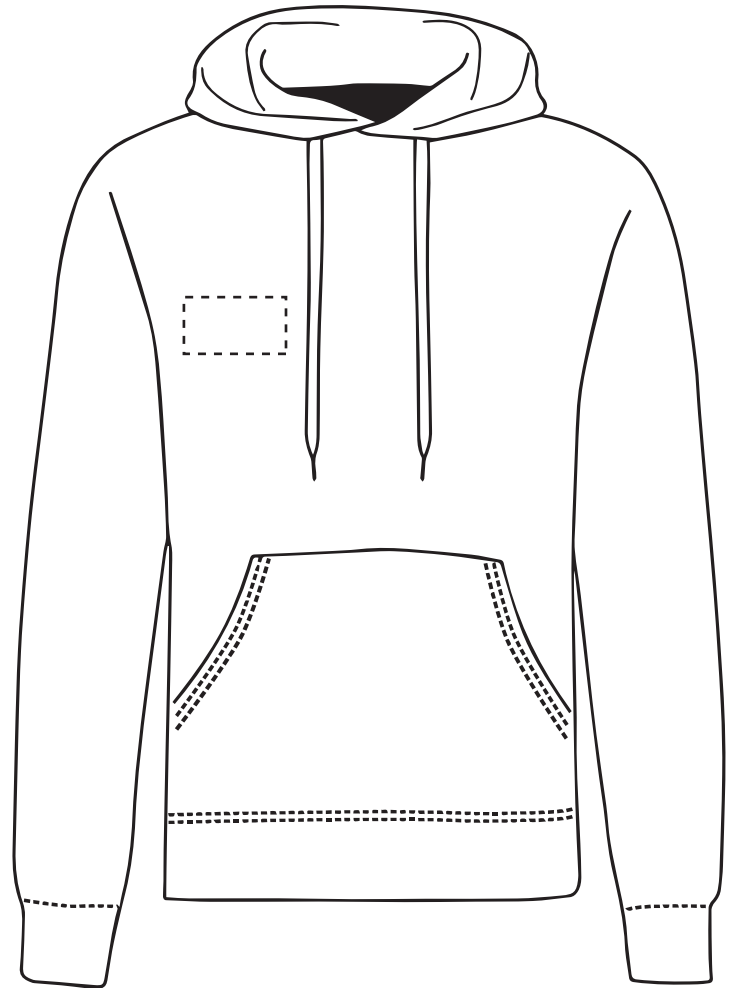

Your Ref:	Quantity:	Product Code: HF0004
Our Ref:	Version: 1	Product Colour: White

PRINTING CONCERNS: PRINT MAY DISCOLOUR

PRODUCT INFO: DUE TO THE NATURE OF THE PRODUCT THE PRINT POSITION MAY VARY BY 2 - 3 MM

PANTONE REFERENCE(S)

The dashed line is to demonstrate print area and will not appear on your printed item

Full colour printing

ARTWORK SCALE 15%