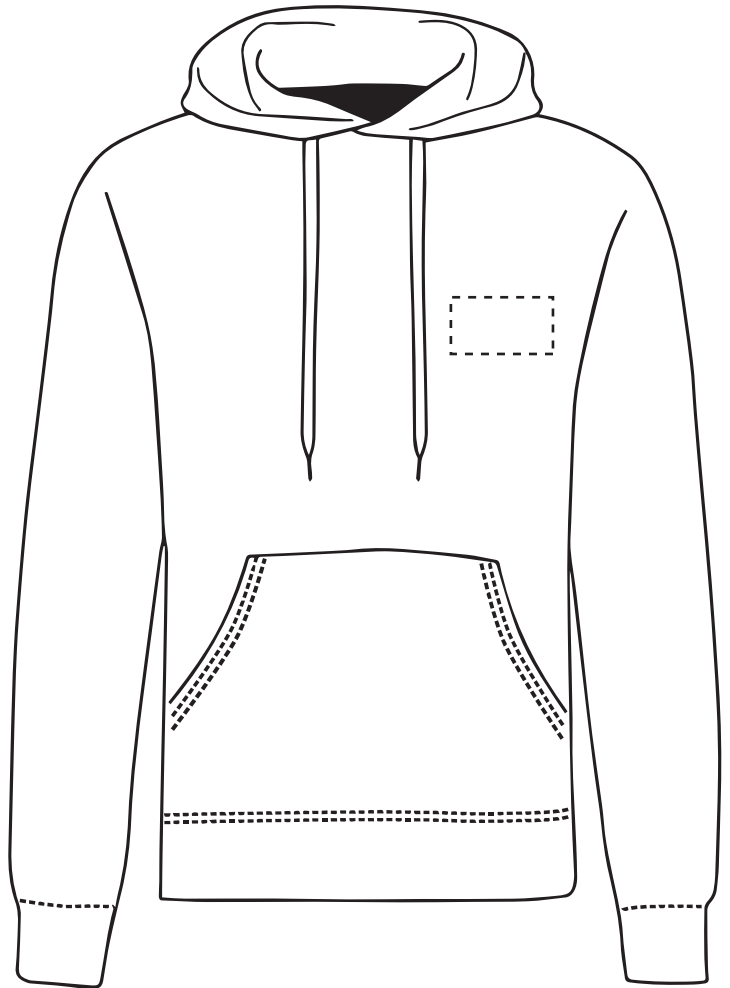

PANTONE REFERENCE(S)

The dashed line is to demonstrate print area and will not appear on your printed item

 Full colour printing

ARTWORK SCALE 15%

Product Image for visualisation
- colours may vary

To proceed, please approve visual via the online system.